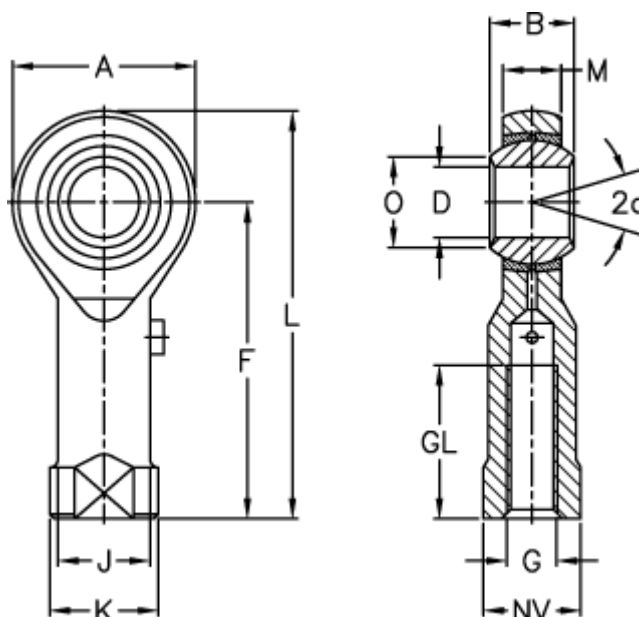

Article number: 54301318

Description: LDK Rod end PHS 18

## Measures

A	= 42	J	= 25.0
a (degrees)	= 15	K	= 31
B	= 23	L	= 92
D	= 18	M	= 16.50
Dynamic load C (kN)	= 19.5	NV	= 27
F	= 71	O	= 21.80
g	= M18x1,5	Static load C0 (kN)	= 43.0
GL	= 36	Weight (g)	= 295.0